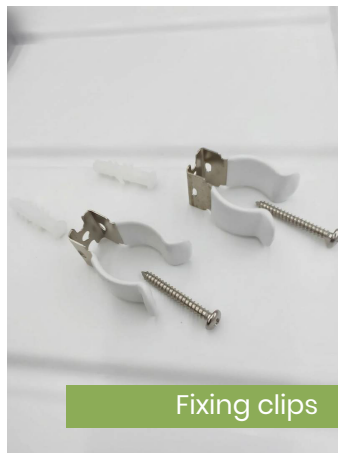

IP66 Connectors

Fixing clips